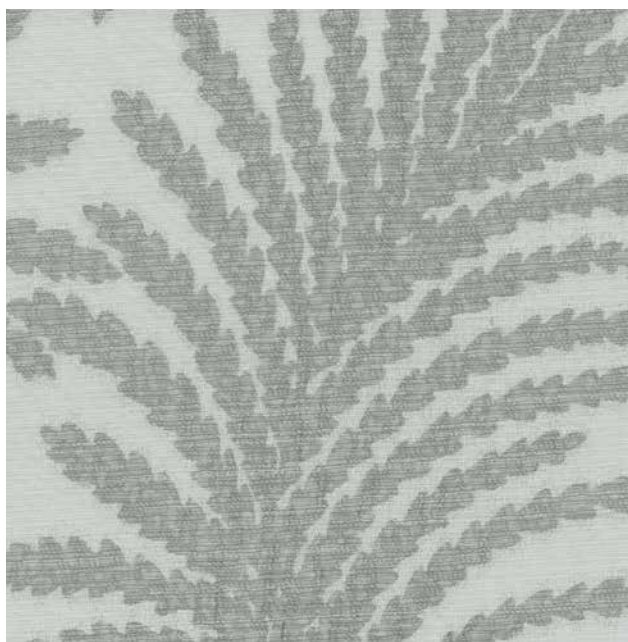

13926 Tessuto a metraggio - Fabric by meter

Colors: 1 beige, 4 bianco white, 6 salvia sage, 10 biscotto cookie

100 % pl polyester jacquard

COLORS

1 Beige

4 Bianco white

6 Salvia sage

10 Biscotto cookie