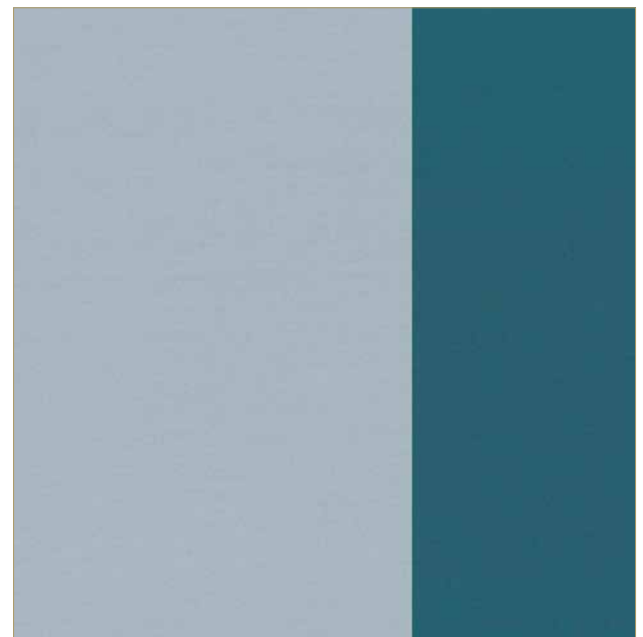

100% raso di cotone - 100% cotton sateen

COLORS

6 bianco-nero white-black

11 burro-corteccia butter-bark

20 cera-cannella wax-cinnamon

30 erica-fard heather-blush

51 perla-nuvola pearl-cloud

64 stone-zanzibar