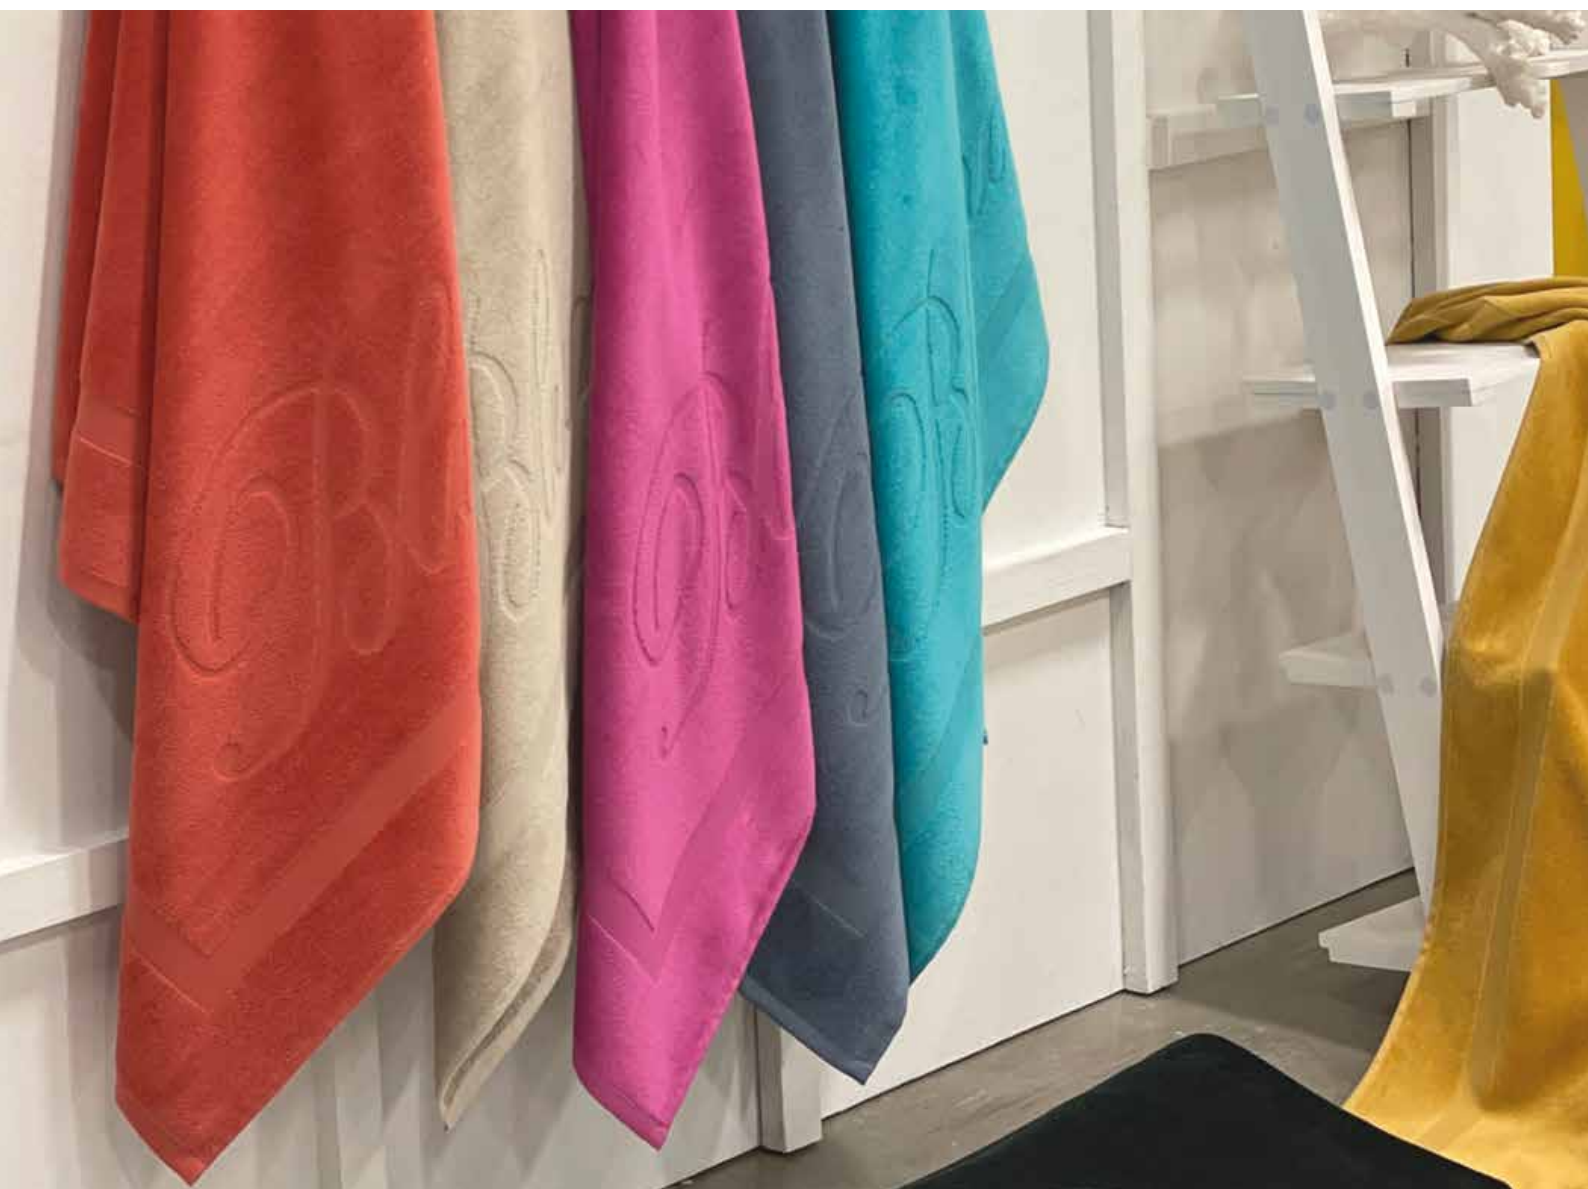

ITEM CODES

79775 Telo mare in jacquard - Beach towel in jacquard 100x180 cm

Varianti Colors: 3 turchese turquoise, 5 écreu, 8 nero black, 10 senape mustard, 14 aragosta lobster, 15 ciclamino cyclamen, 19 pervinca periwinkle

100% Cotone idrofilo 380 gr/mq - Hydrophilic cotton 380 gr/sqm