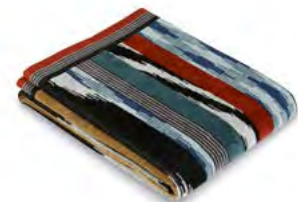

CLINT
1C3SP99813CS- Col. 160
ASCIUGAMANO - BATH TOWEL
70x115 CM - 27x45 IN
100%CO